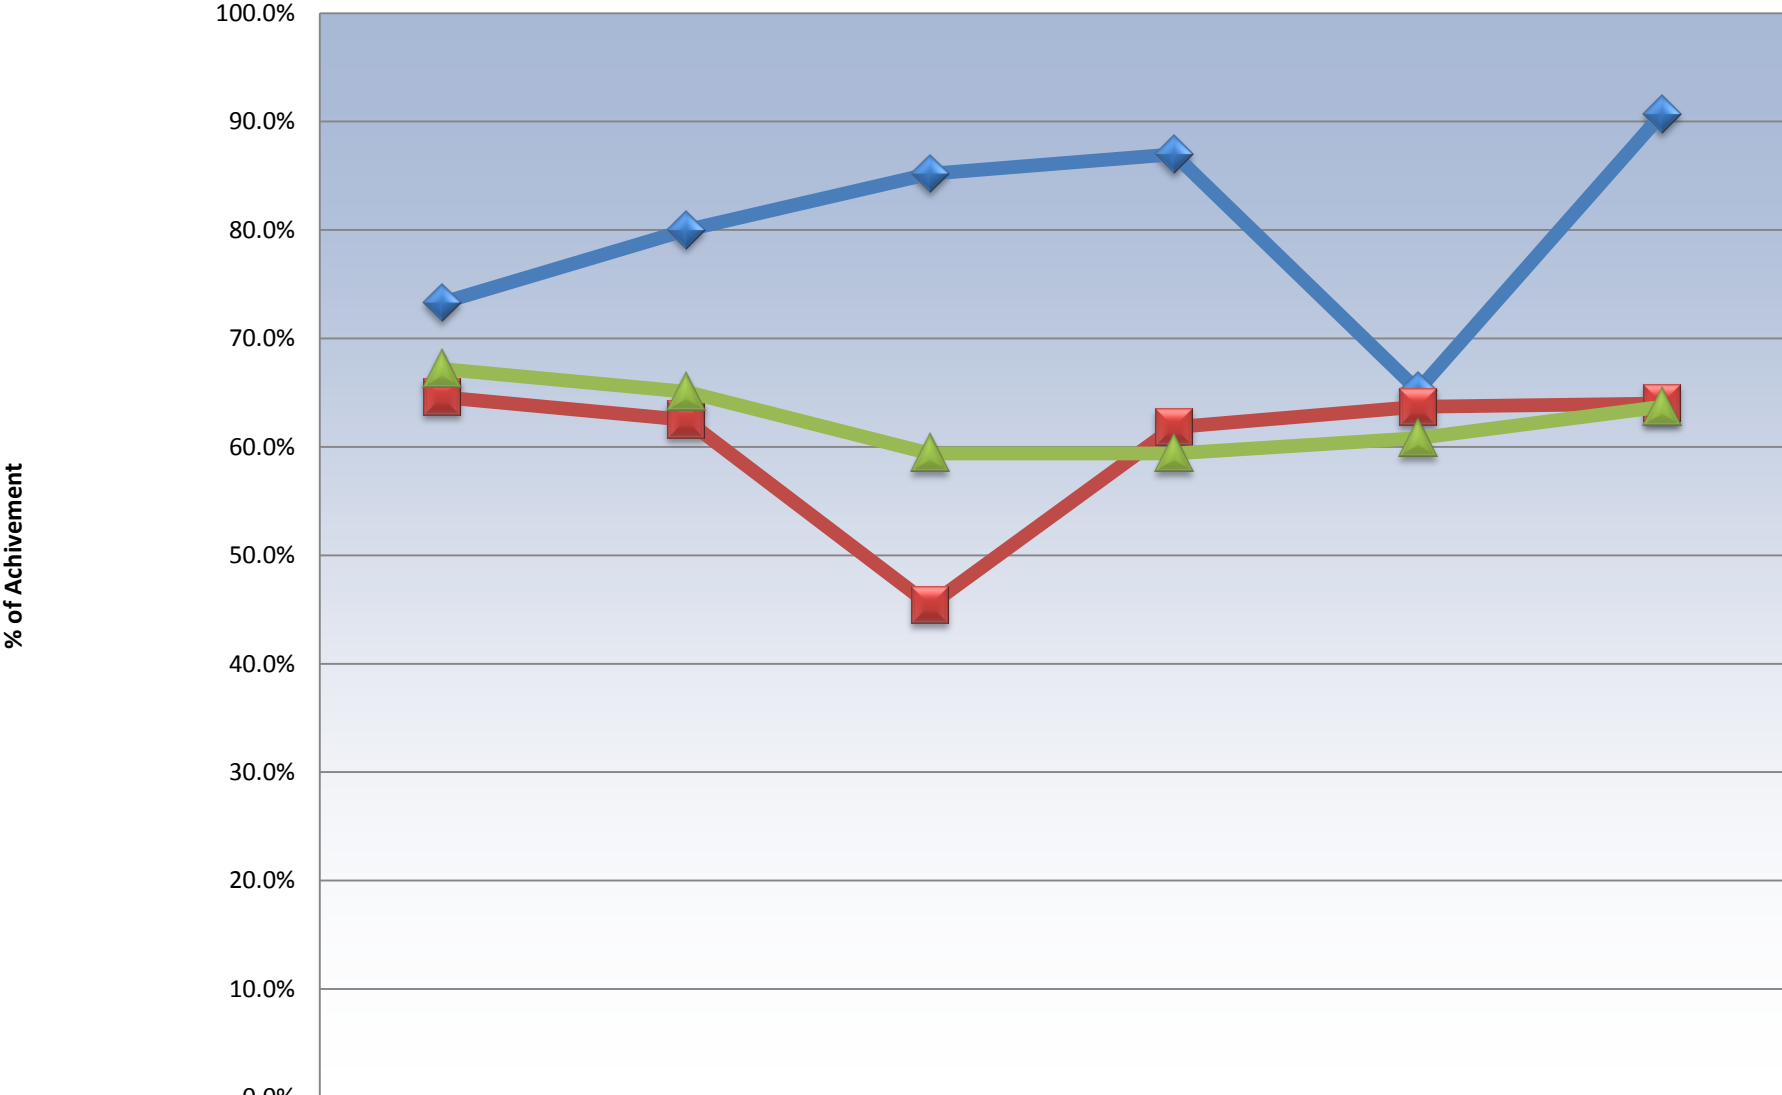

Grade 5 Numeracy Results

	Grade 5 Numeracy (06/07)	Grade 5 Numeracy (07/08)	Grade 5 Numeracy (08/09)	Grade 5 Numeracy (09/10)	Grade 5 Numeracy (10/11)	Grade 5 Numeracy (11/12)
Westfield School (K-5)	73.3%	80.0%	85.2%	87.0%	65.2%	90.7%
District 8	64.6%	62.5%	45.4%	61.8%	63.7%	64.0%
Province	67.2%	65.1%	59.4%	59.4%	60.8%	63.7%