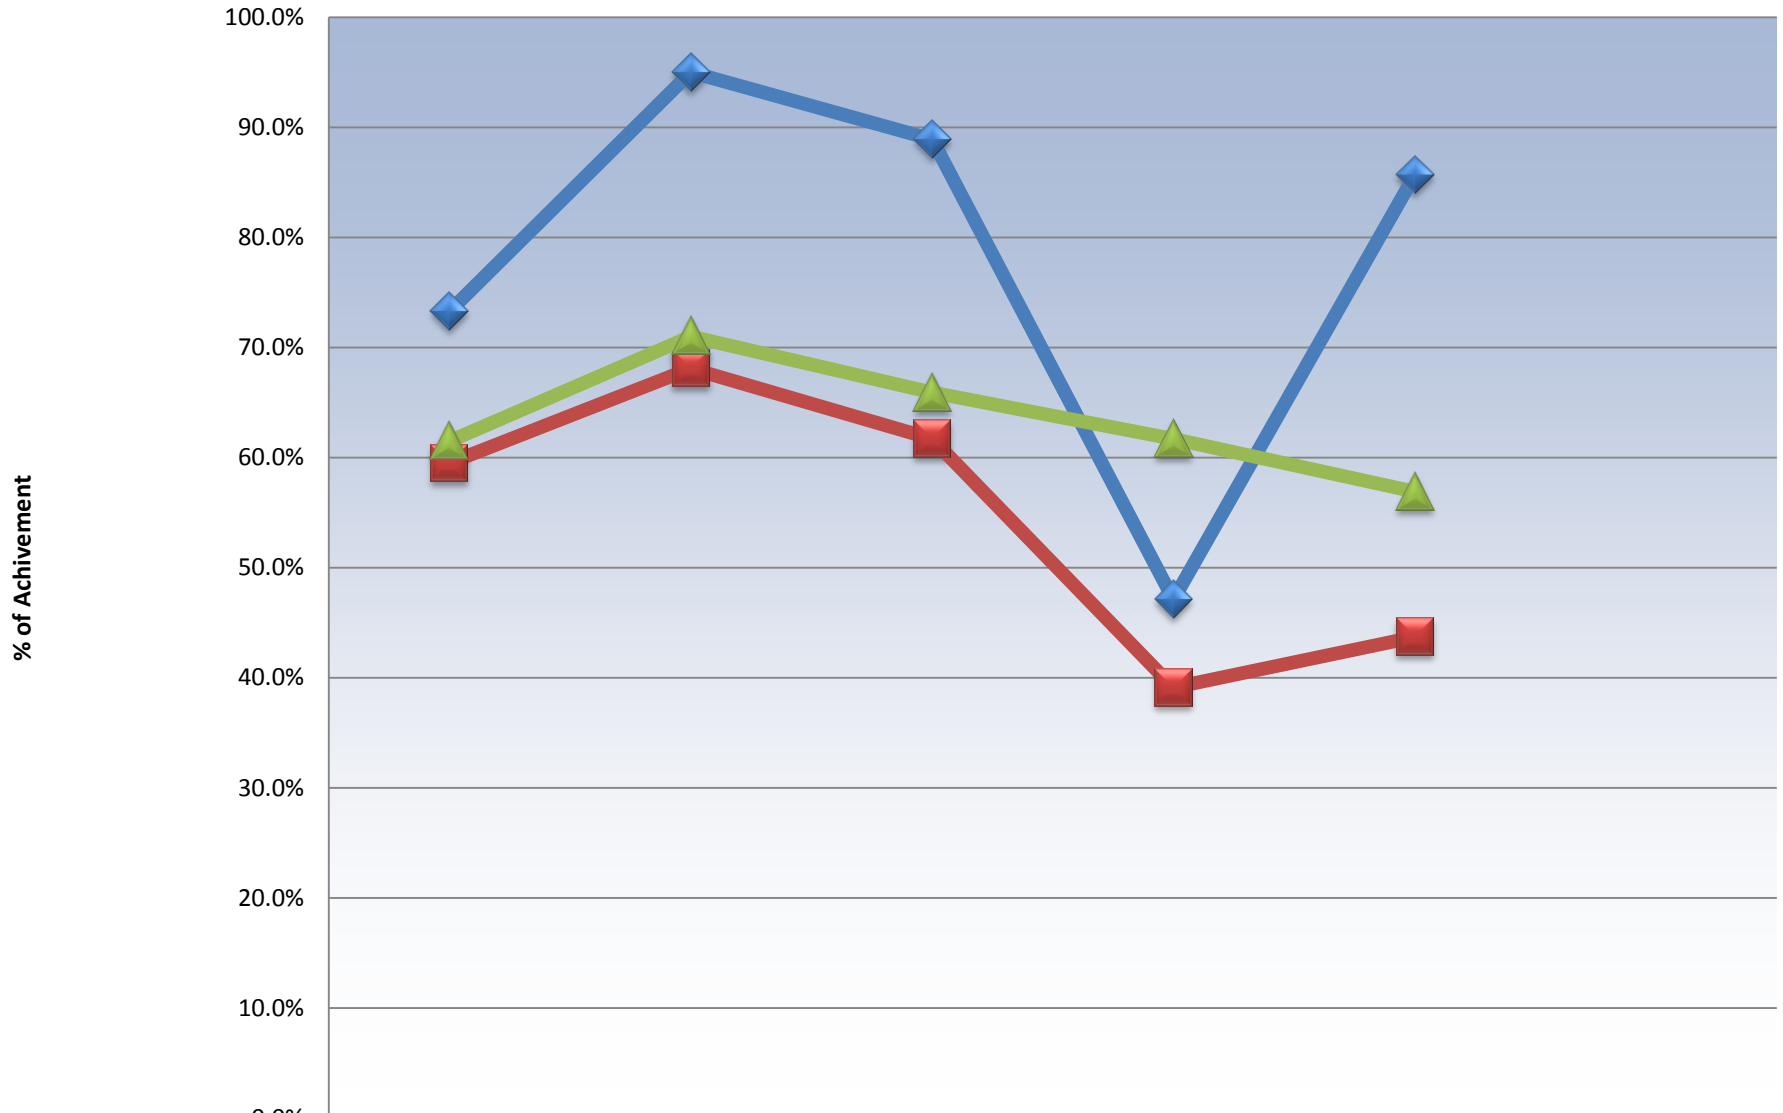

Grade 4 Literacy Writing Results (Immersion)

	Writing (06/07))	Writing 07/08)	Writing (08/09)	Writing (09/10)	Writing (10/11)
Westfield School (K-5)	73.3%	95.0%	88.9%	47.1%	85.7%
District 8	59.5%	68.1%	61.7%	39.1%	43.7%
Province	61.5%	71.0%	65.9%	61.7%	56.9%