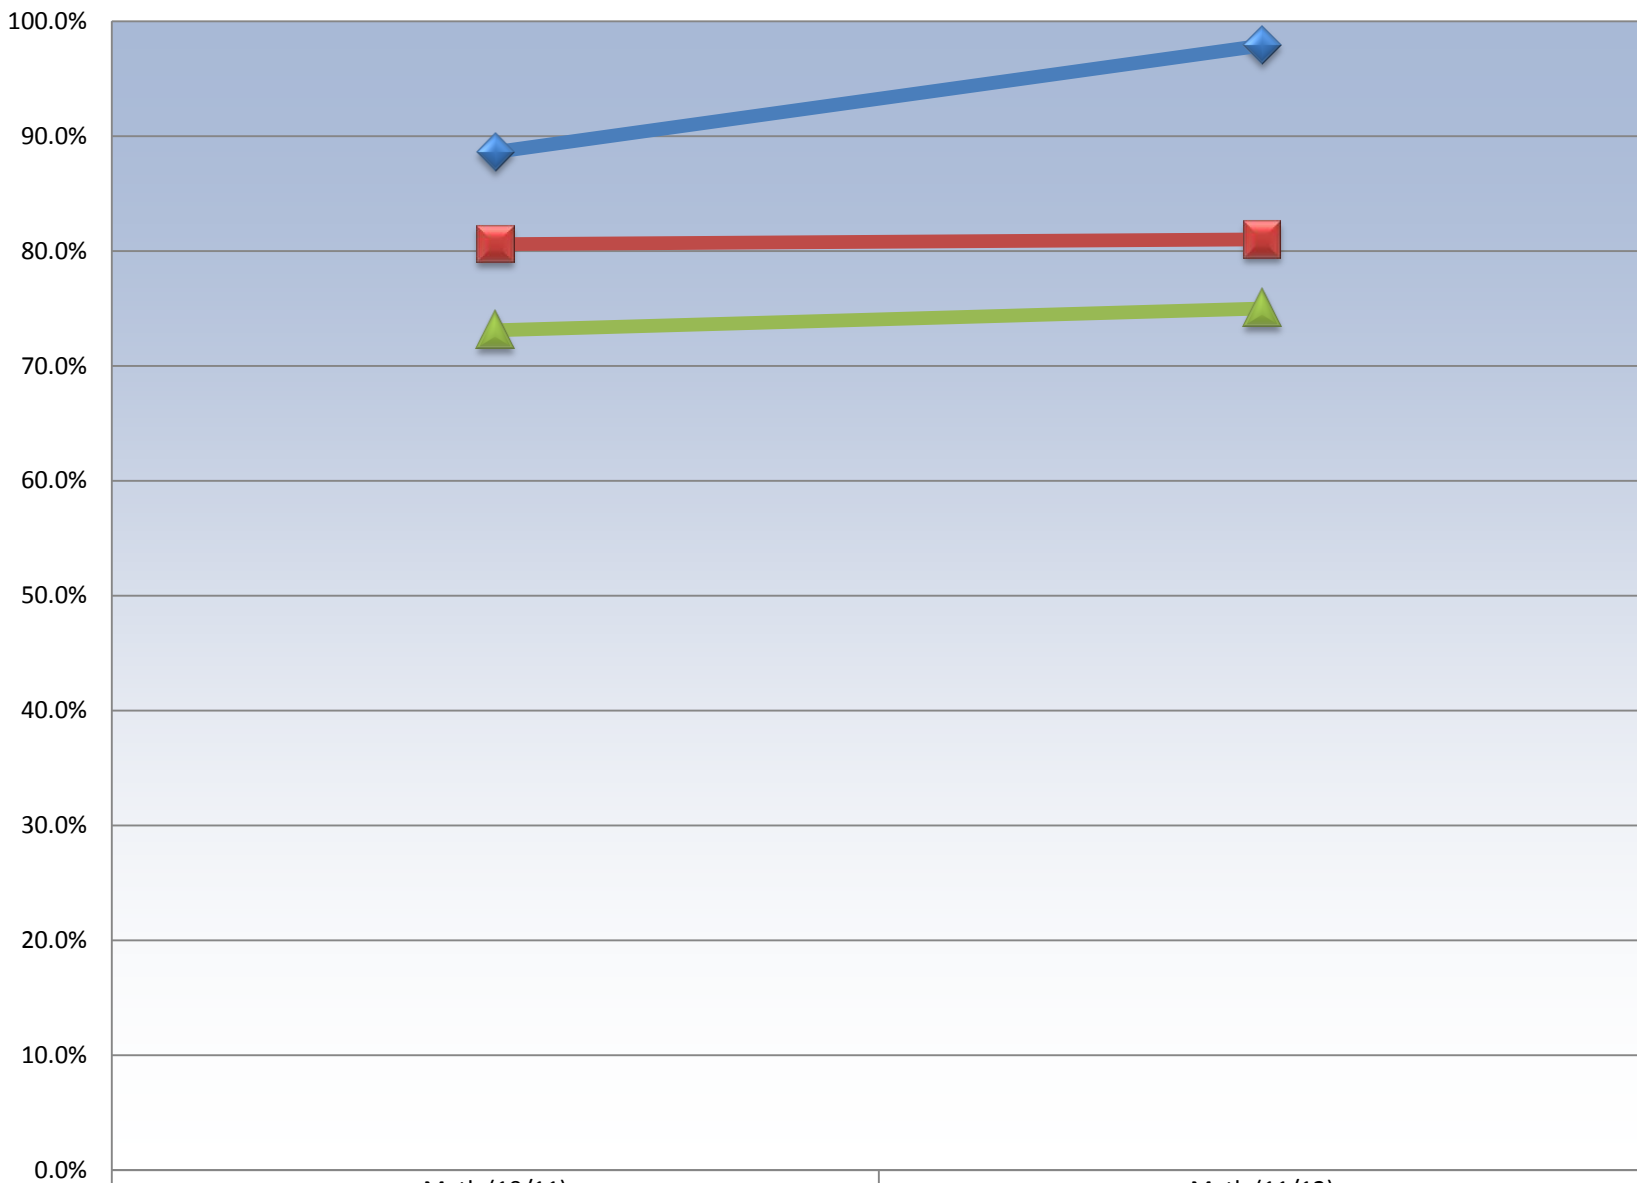

Grade 3 Numeracy Results

	Math (10/11)	Math (11/12)
◆ Westfield School (K-5)	88.6%	97.9%
■ District 8	80.6%	81.0%
▲ Province	73.1%	75.0%