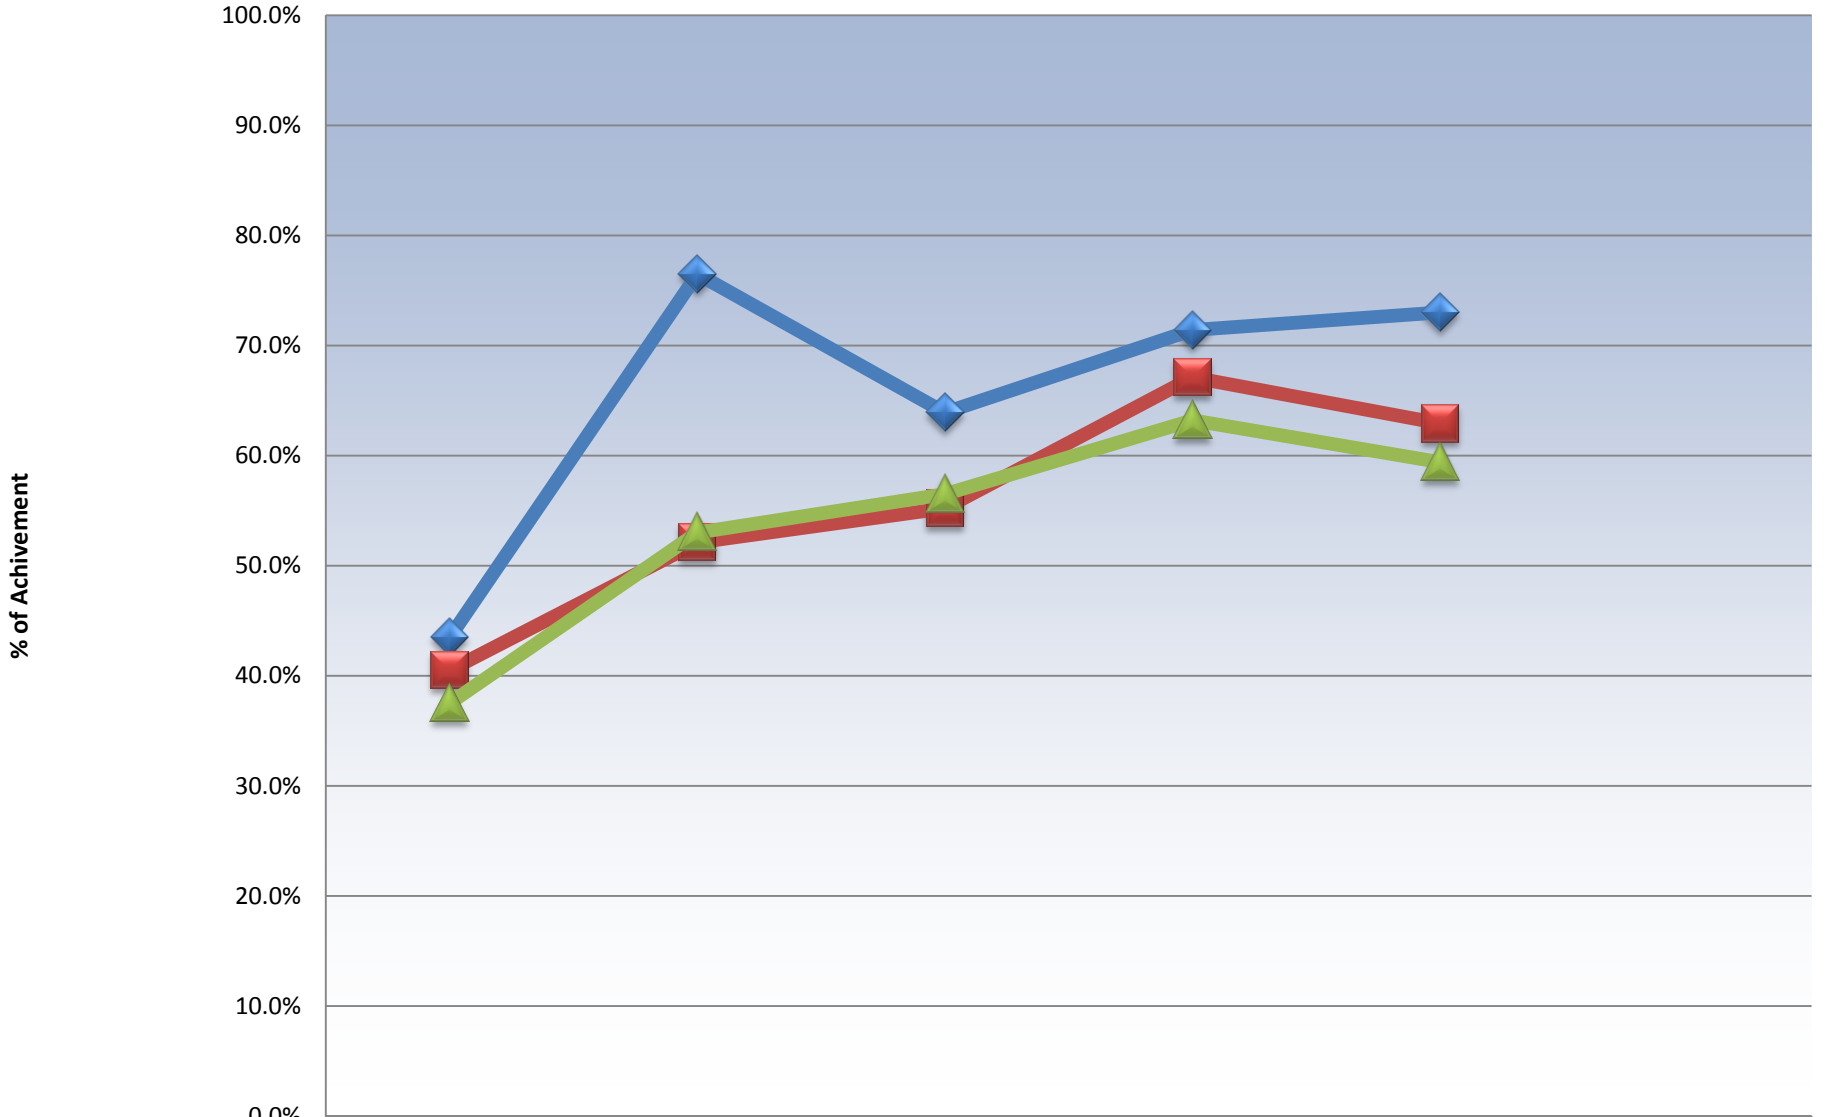

Grade 4 Literacy Writing Results

	Writing (06/07)	Writing (07/08)	Writing (08/09)	Writing (09/10)	Writing (10/11)	Writing (11/12)
Westfield School (K-5)	43.5%	76.5%	63.9%	71.4%	73.0%	
District 8	40.5%	52.1%	55.2%	67.1%	62.9%	
Province	37.5%	53.0%	56.5%	63.2%	59.4%