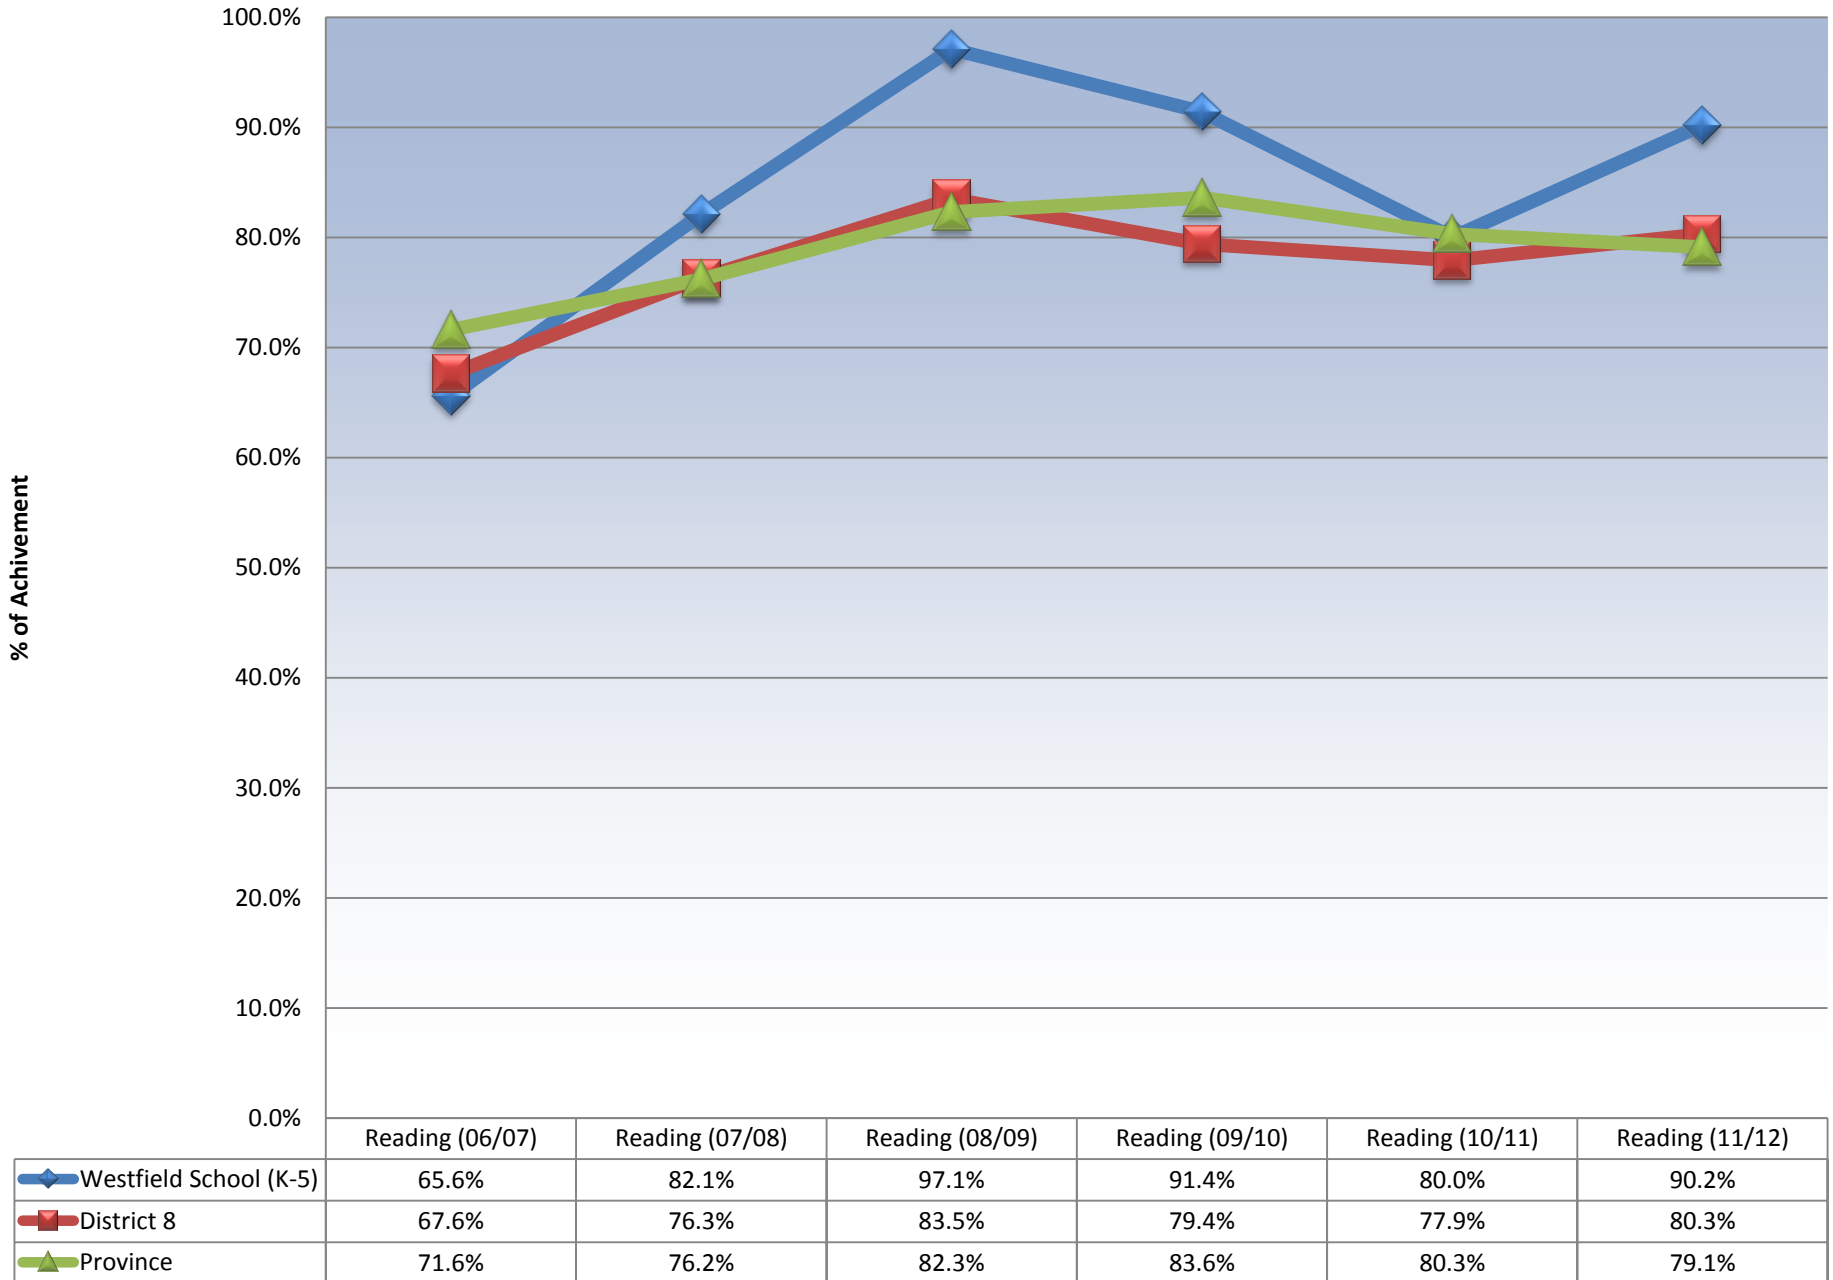

HISTORICAL ASSESSMENT RESULTS PRESENTATION

WESTFIELD ELEMENTARY SCHOOL

Presentation Overview

- **Grade 2 Literacy Reading Results**
- **Grade 2 Literacy Writing Results**
- **Grade 2 Literacy Reading Results Immersion**
- **Grade 2 Literacy Writing Results Immersion**
- **Grade 3 Numeracy Results**
- **Grade 4 Literacy Reading Results**
- **Grade 4 Literacy Writing Results**
- **Grade 4 Literacy Reading Results Immersion**
- **Grade 4 Literacy Writing Results Immersion**
- **Grade 5 Numeracy Results**

Grade 2 Literacy Reading Results

Grade 2 Literacy Writing Results

	Writing (06/07)	Writing (07/08)	Writing (08/09)	Writing (09/10)	Writing (10/11)	
◆ Westfield School (K-5)	56.3%	28.6%	73.5%	88.6%	77.5%	
■ District 8	51.0%	54.2%	58.4%	67.1%	69.5%	
▲ Province	57.2%	59.4%	59.5%	70.7%	68.6%	