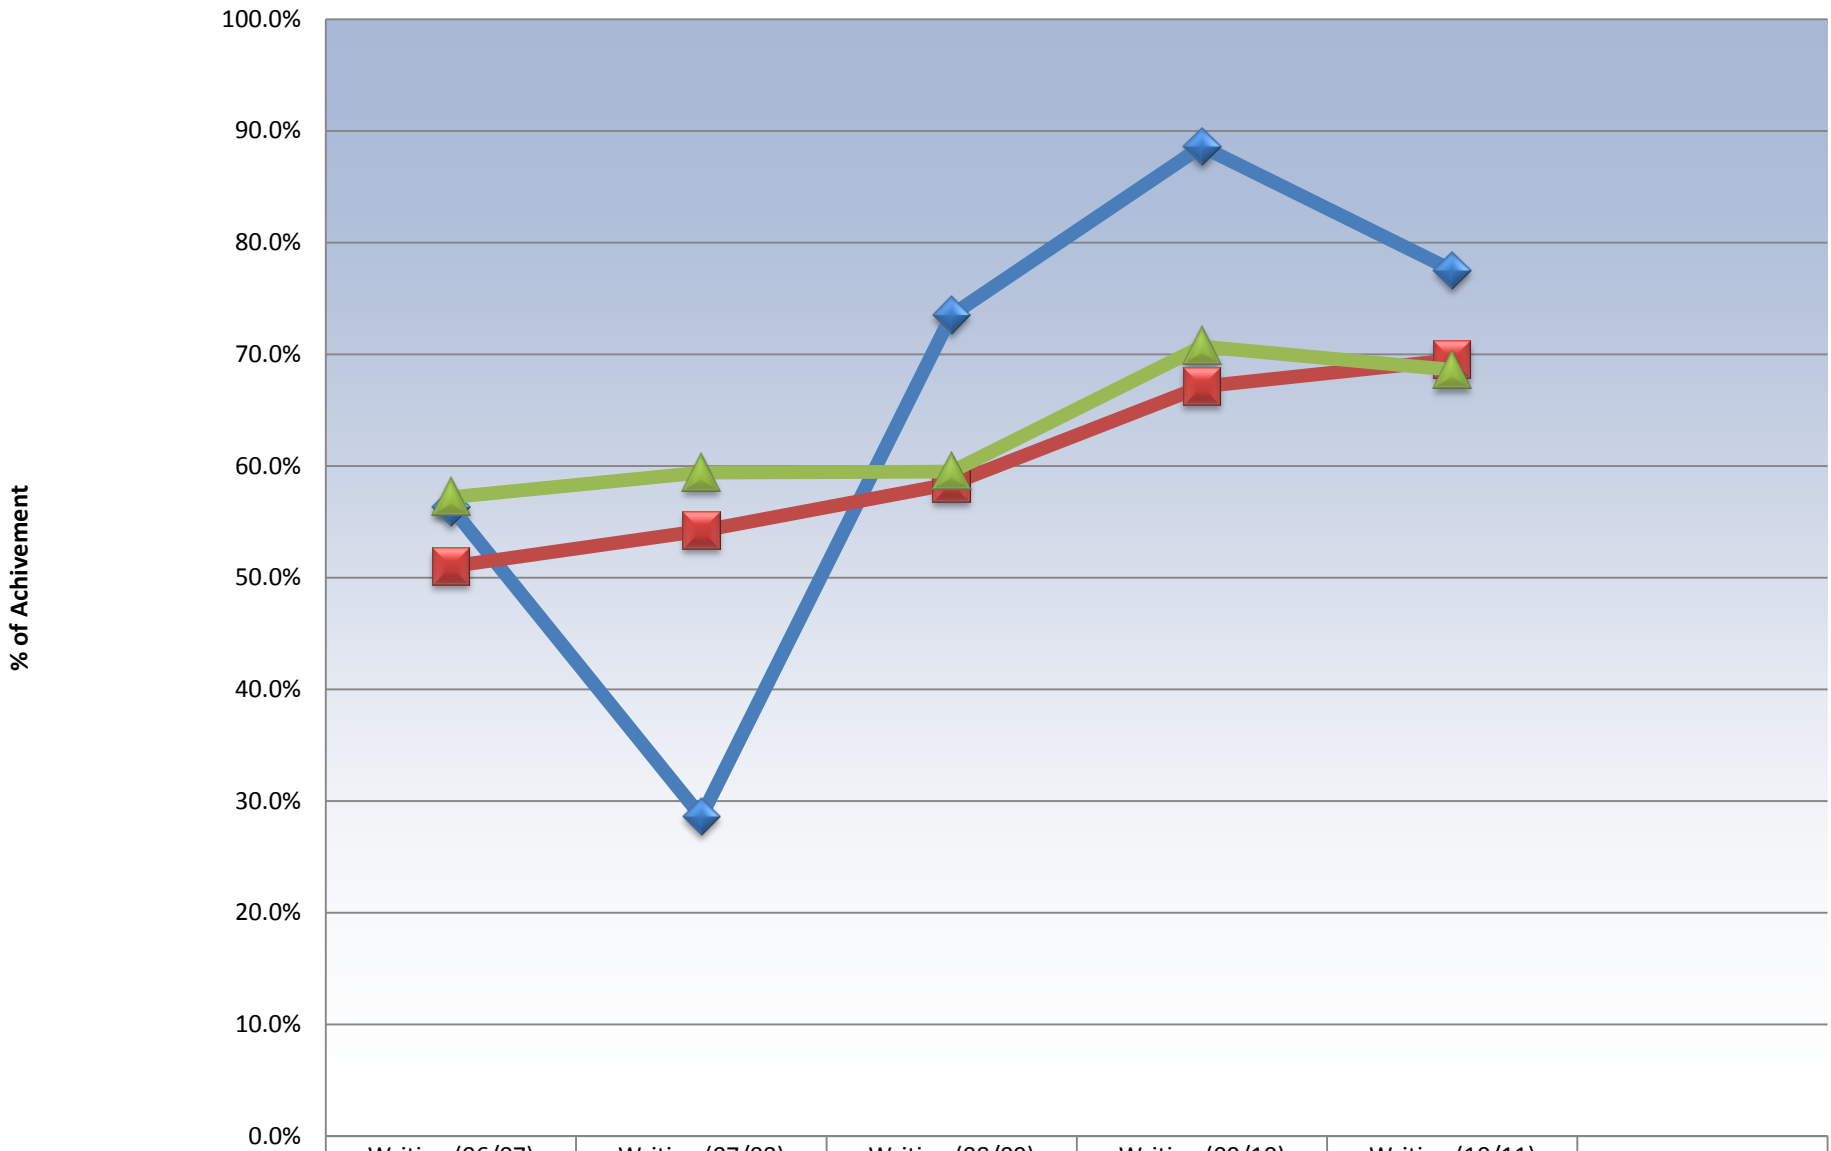

HISTORICAL ASSESSMENT RESULTS PRESENTATION

WESTFIELD ELEMENTARY SCHOOL

Presentation Overview

- **Grade 2 Literacy Reading Results**
- **Grade 2 Literacy Writing Results**
- **Grade 2 Literacy Reading Results Immersion**
- **Grade 2 Literacy Writing Results Immersion**
- **Grade 3 Numeracy Results**
- **Grade 4 Literacy Reading Results**
- **Grade 4 Literacy Writing Results**
- **Grade 4 Literacy Reading Results Immersion**
- **Grade 4 Literacy Writing Results Immersion**
- **Grade 5 Numeracy Results**

Grade 2 Literacy Reading Results

Grade 2 Literacy Writing Results

	Writing (06/07)	Writing (07/08)	Writing (08/09)	Writing (09/10)	Writing (10/11)	
◆ Westfield School (K-5)	56.3%	28.6%	73.5%	88.6%	77.5%	
■ District 8	51.0%	54.2%	58.4%	67.1%	69.5%	
▲ Province	57.2%	59.4%	59.5%	70.7%	68.6%	