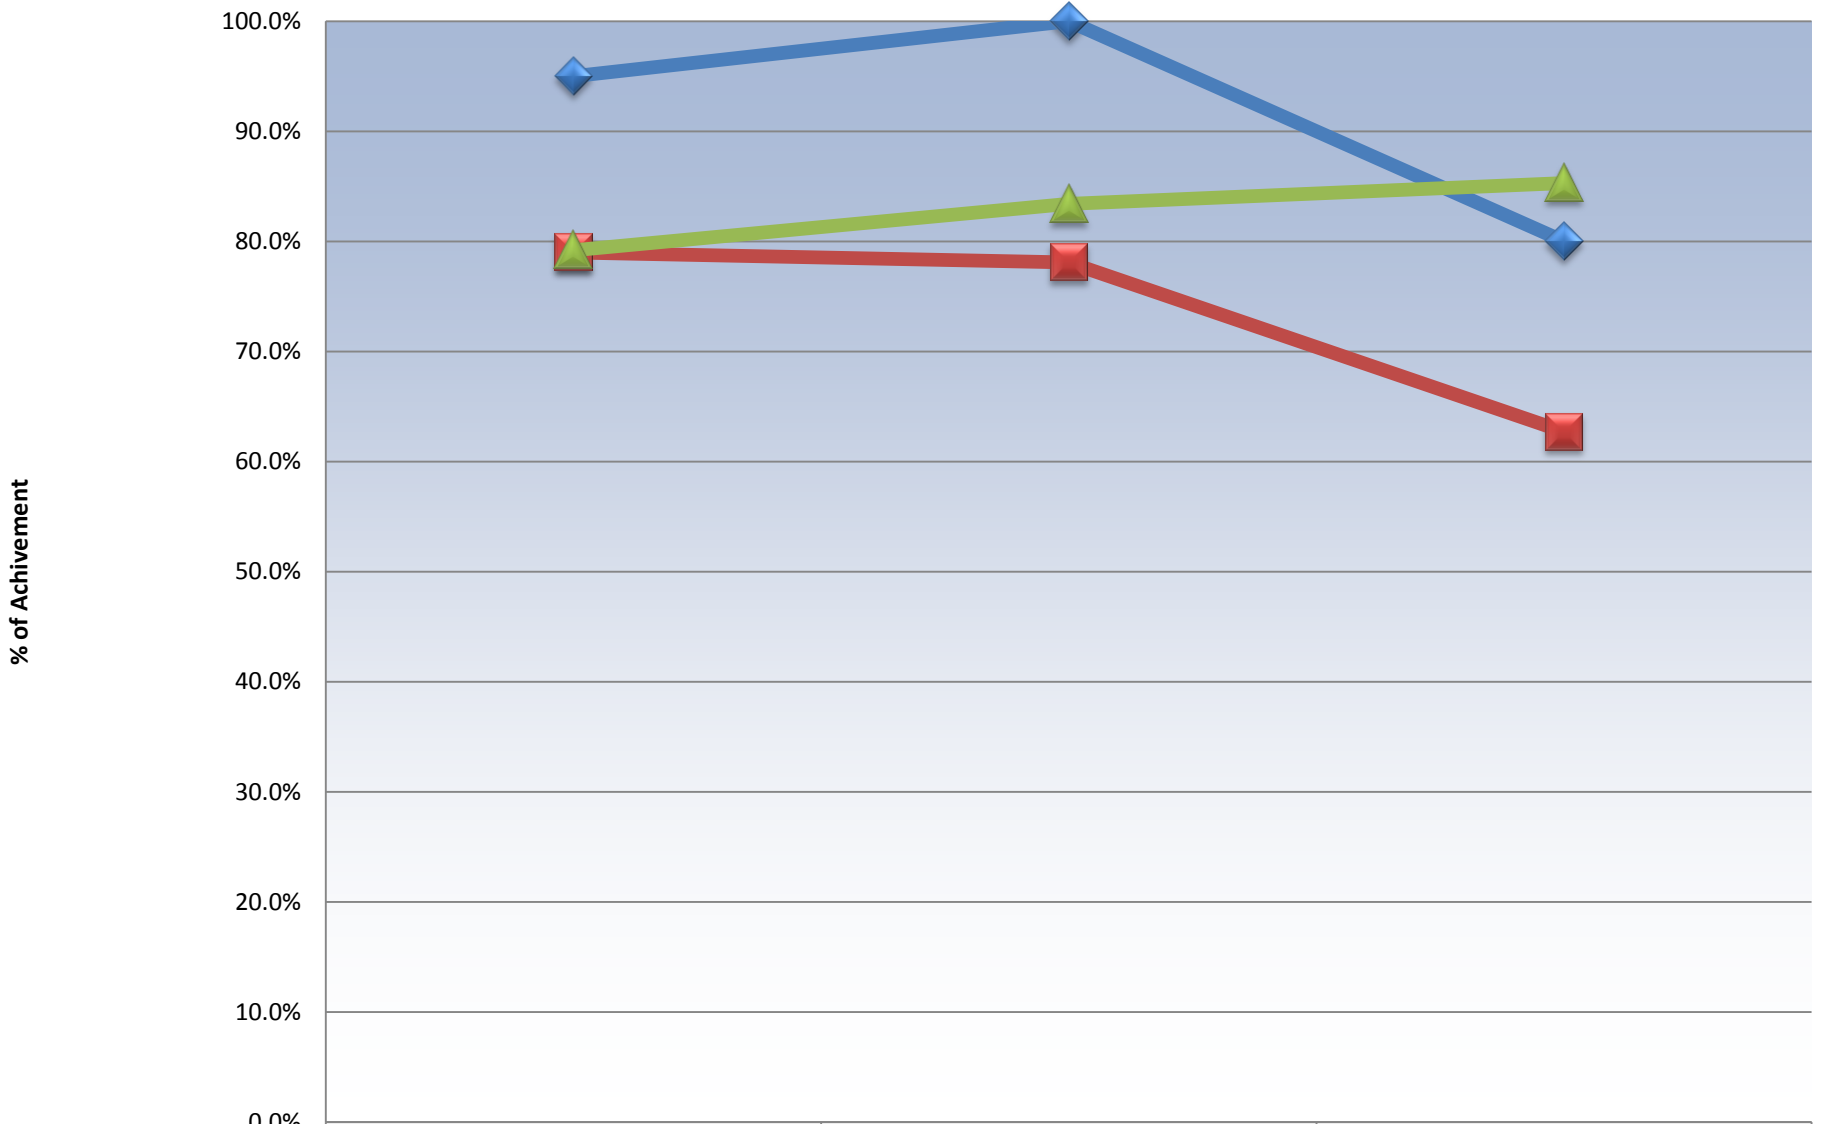

Grade 2 Literacy Reading Results (Immersion)

	Reading (06/07)	Reading (07/08)	Reading (08/09)
Westfield School (K-5)	95.0%	100.0%	80.0%
District 8	79.0%	78.1%	62.7%
Province	79.2%	83.4%	85.3%