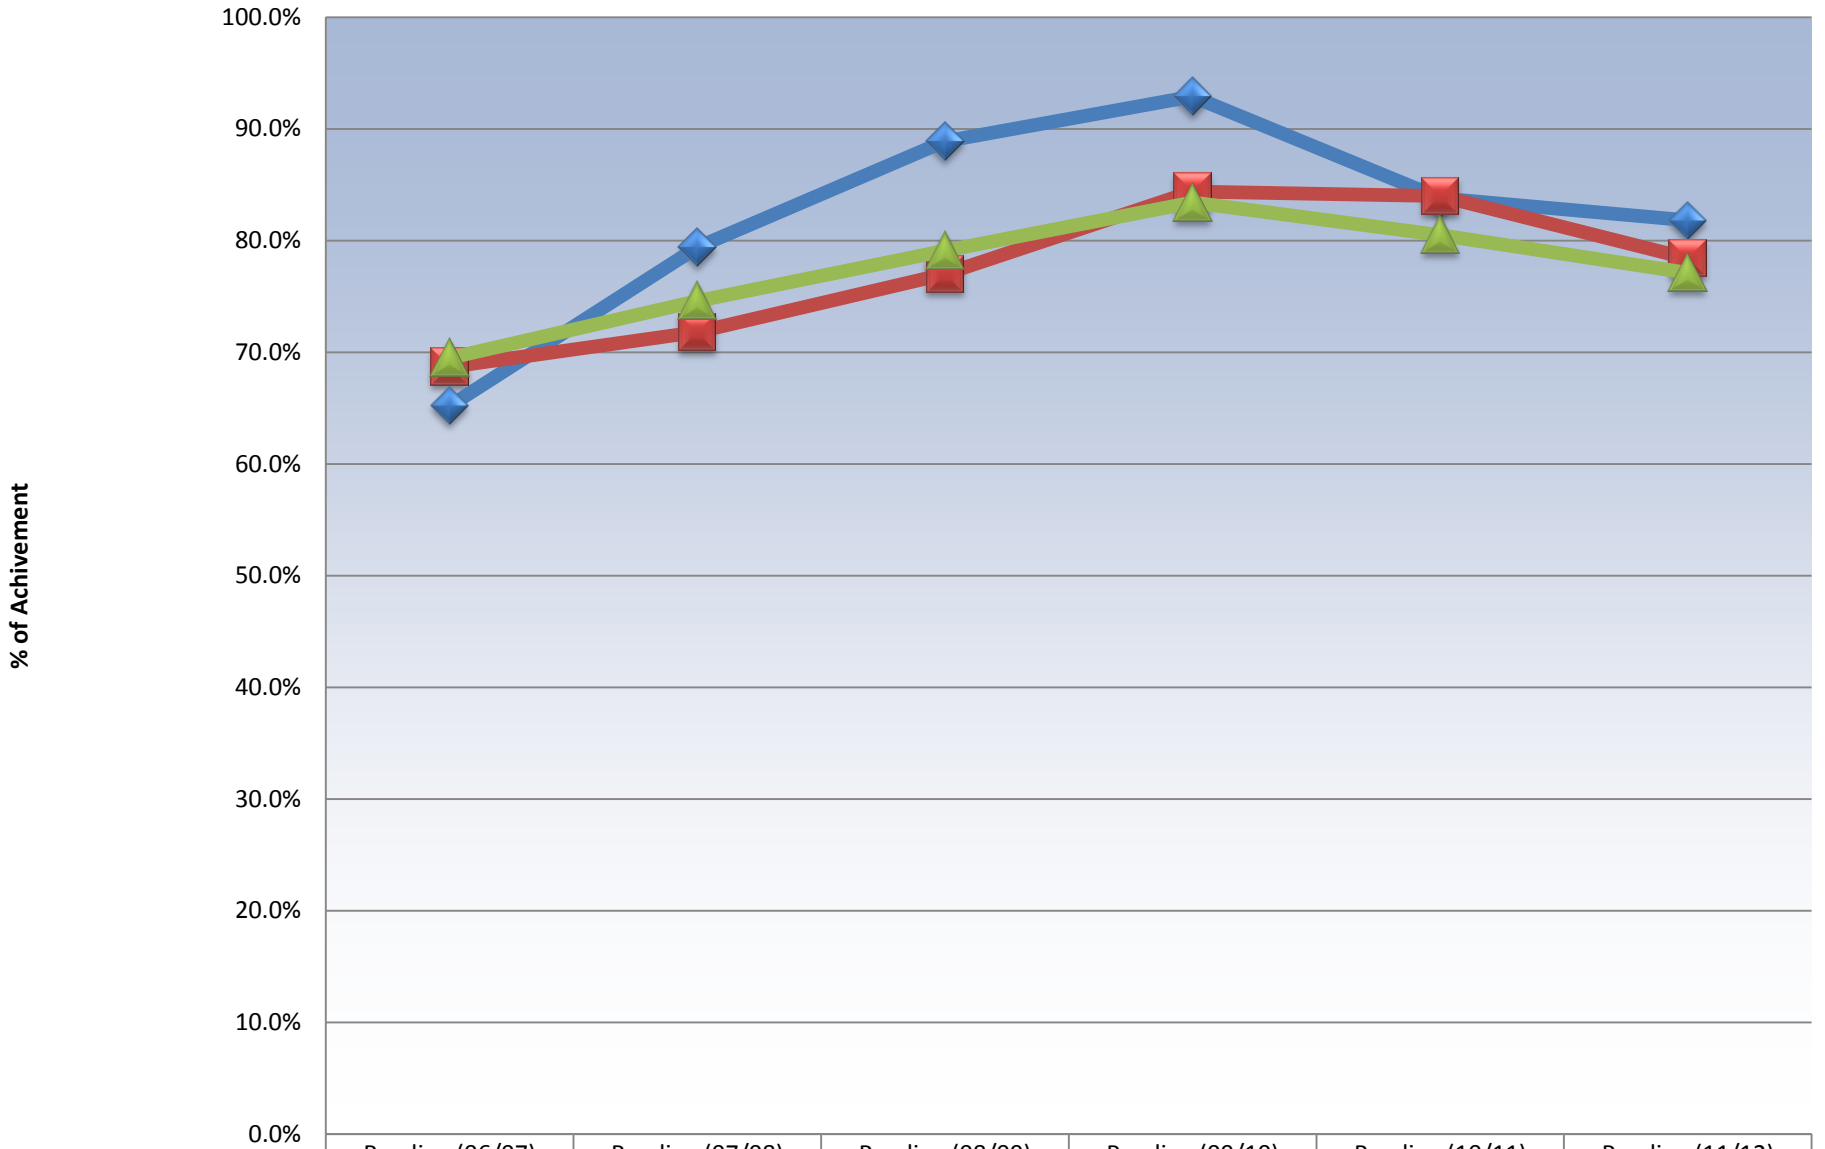

Grade 4 Literacy Reading Results

	Reading (06/07)	Reading (07/08)	Reading (08/09)	Reading (09/10)	Reading (10/11)	Reading (11/12)
Westfield School (K-5)	65.2%	79.4%	88.9%	92.9%	83.8%	81.8%
District 8	68.7%	71.8%	77.0%	84.4%	84.0%	78.4%
Province	69.5%	74.6%	79.1%	83.4%	80.5%	77.1%