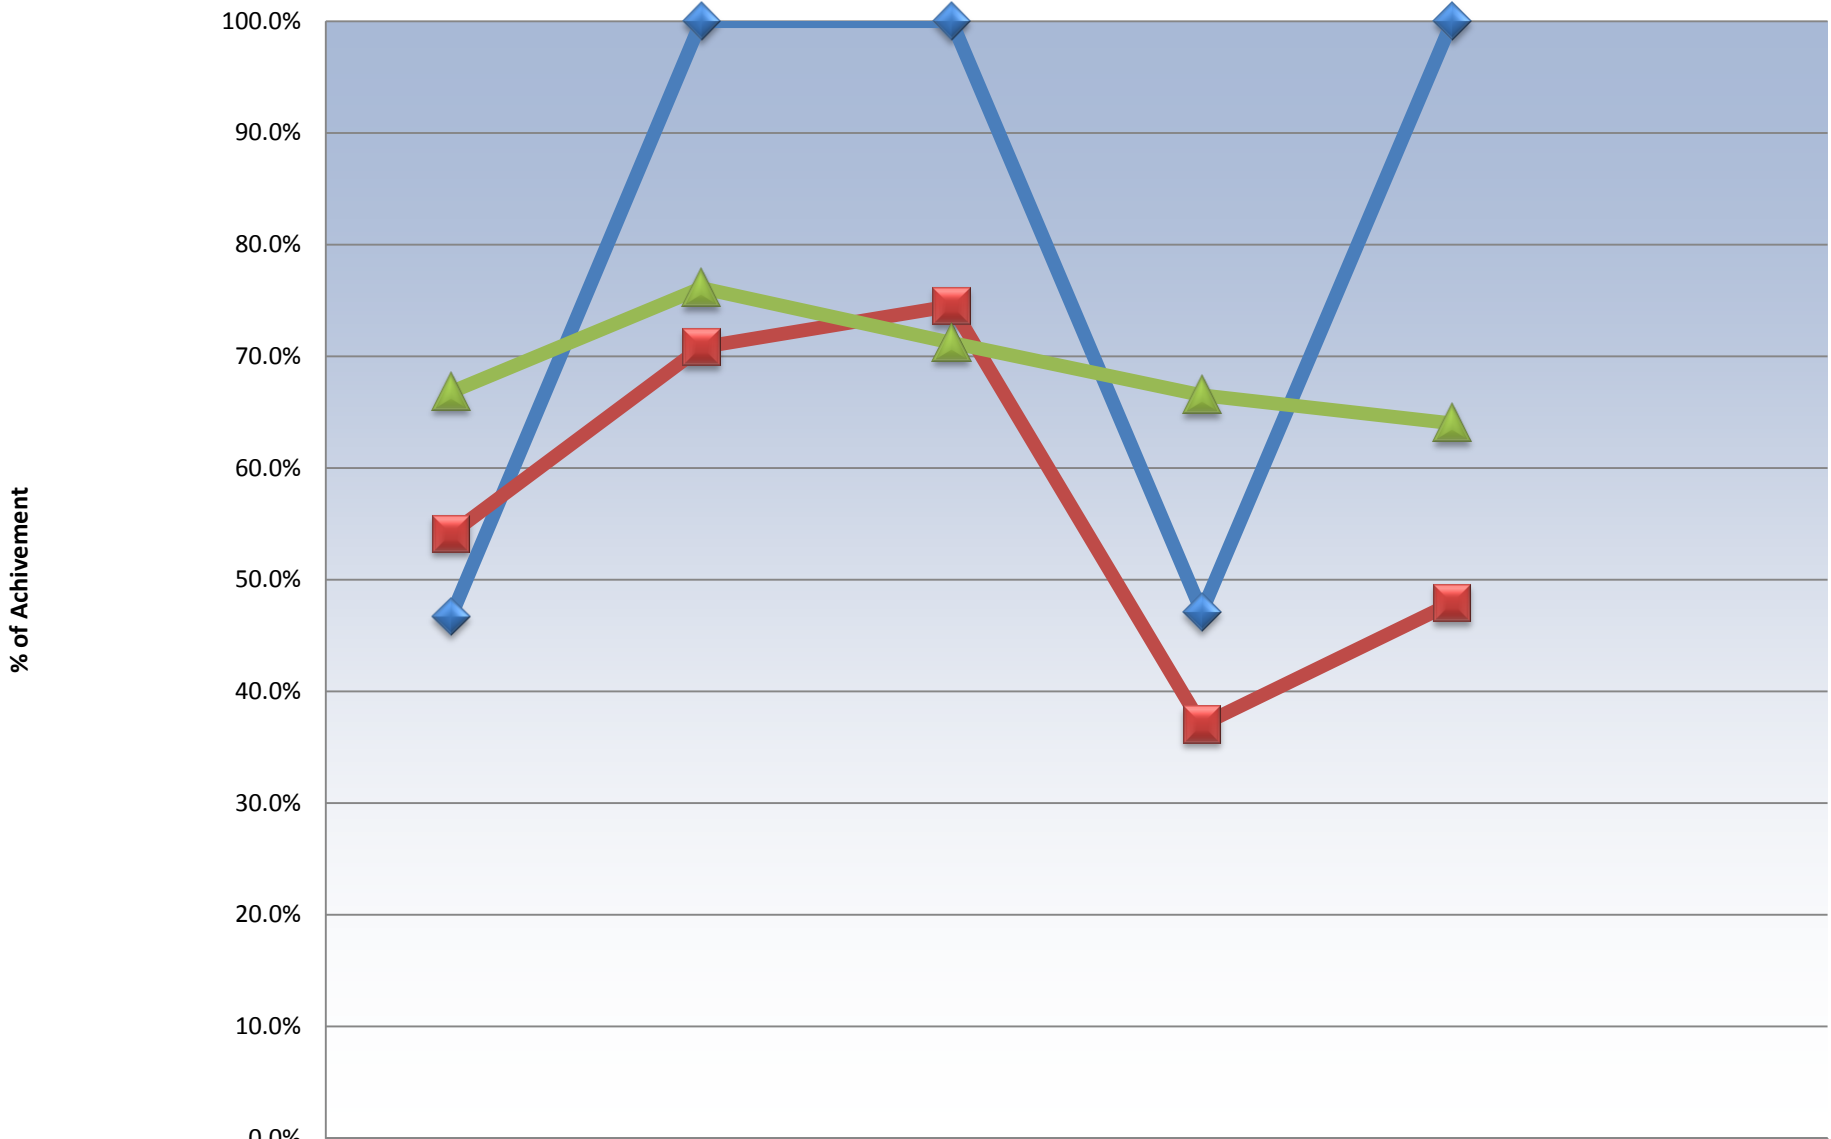

Grade 4 Literacy Reading Results (Immersion)

	Reading (06/07)	Reading (07/08)	Reading (08/09)	Reading (09/10)	Reading (10/11)	Reading (11/12)
Westfield School (K-5)	46.7%	100.0%	100.0%	47.1%	100.0%	
District 8	54.1%	70.8%	74.5%	37.0%	47.9%	
Province	66.8%	76.1%	71.2%	66.5%	64.0%