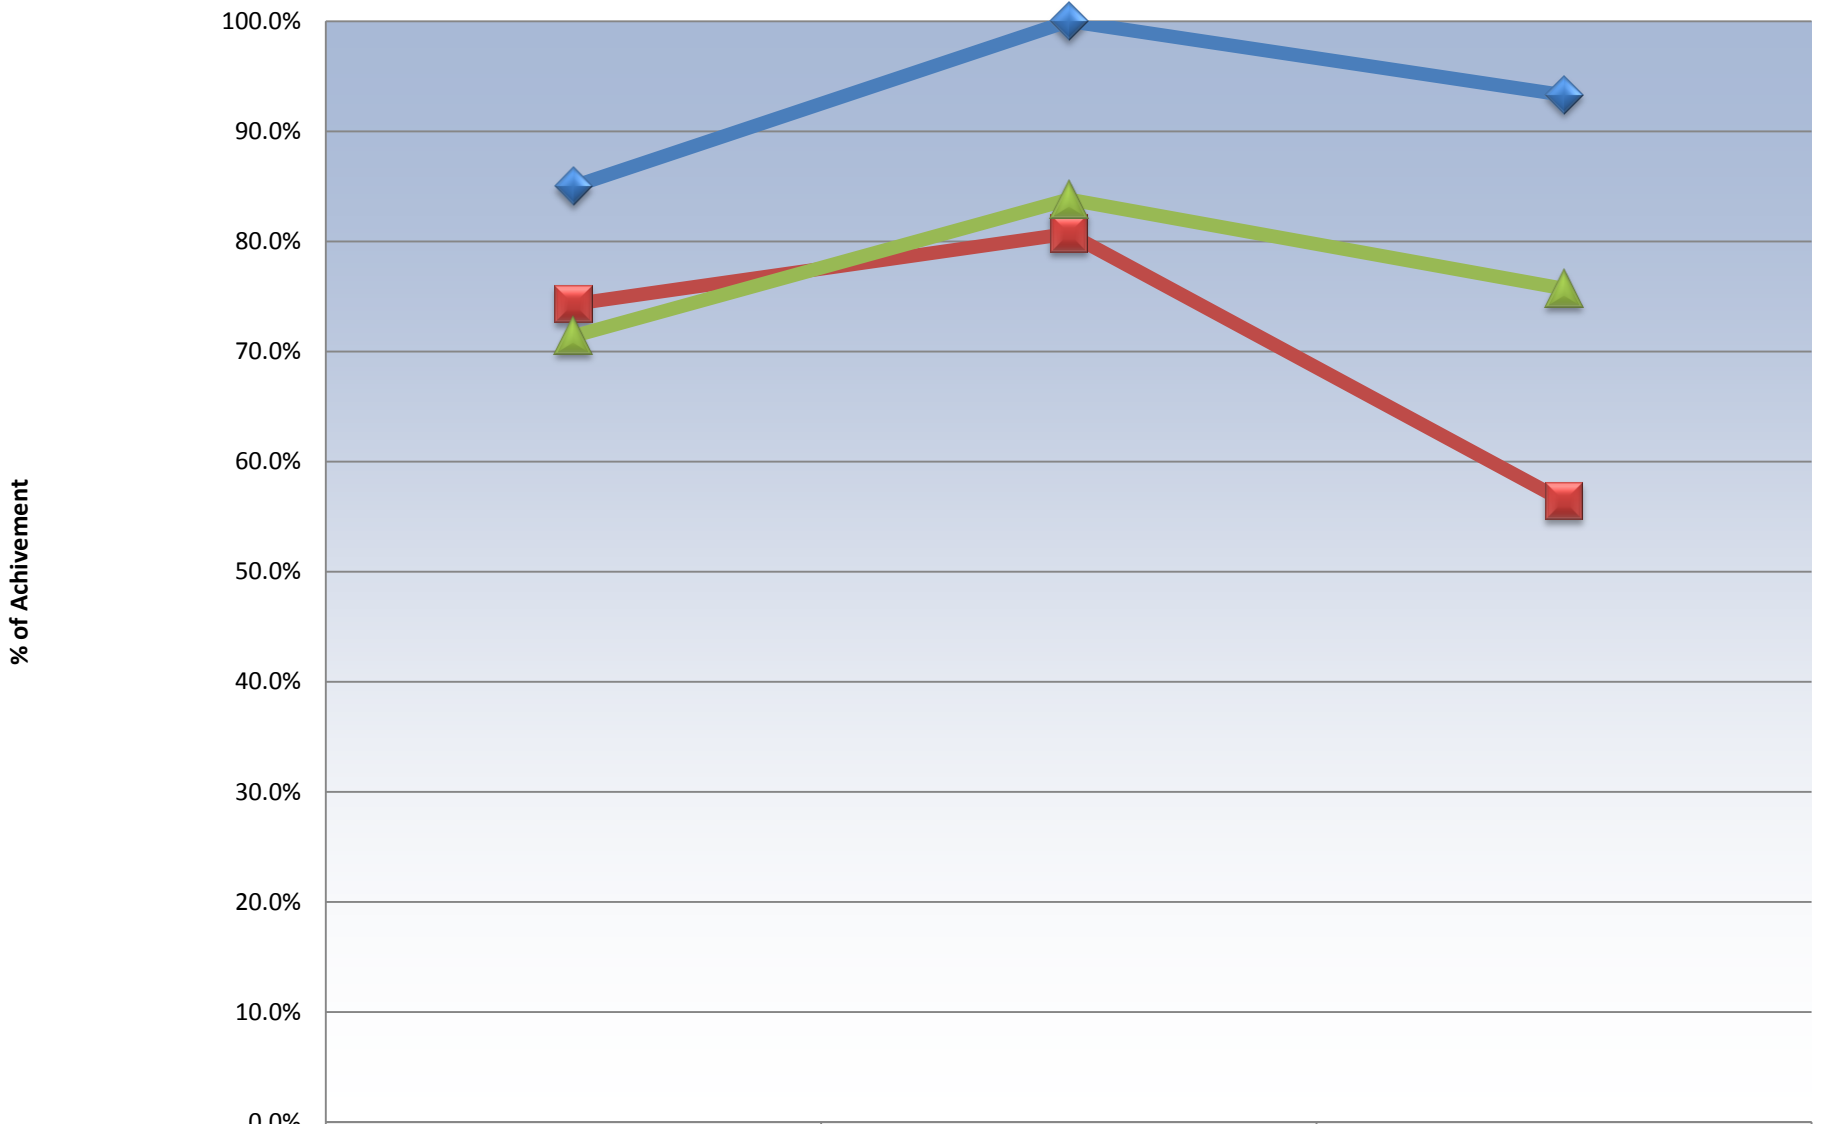

Grade 2 Literacy Writing Results (Immersion)

	Writing (06/07)	Writing (07/08)	Writing (08/09)
Westfield School (K-5)	85.0%	100.0%	93.3%
District 8	74.3%	80.7%	56.4%
Province	71.4%	83.8%	75.7%