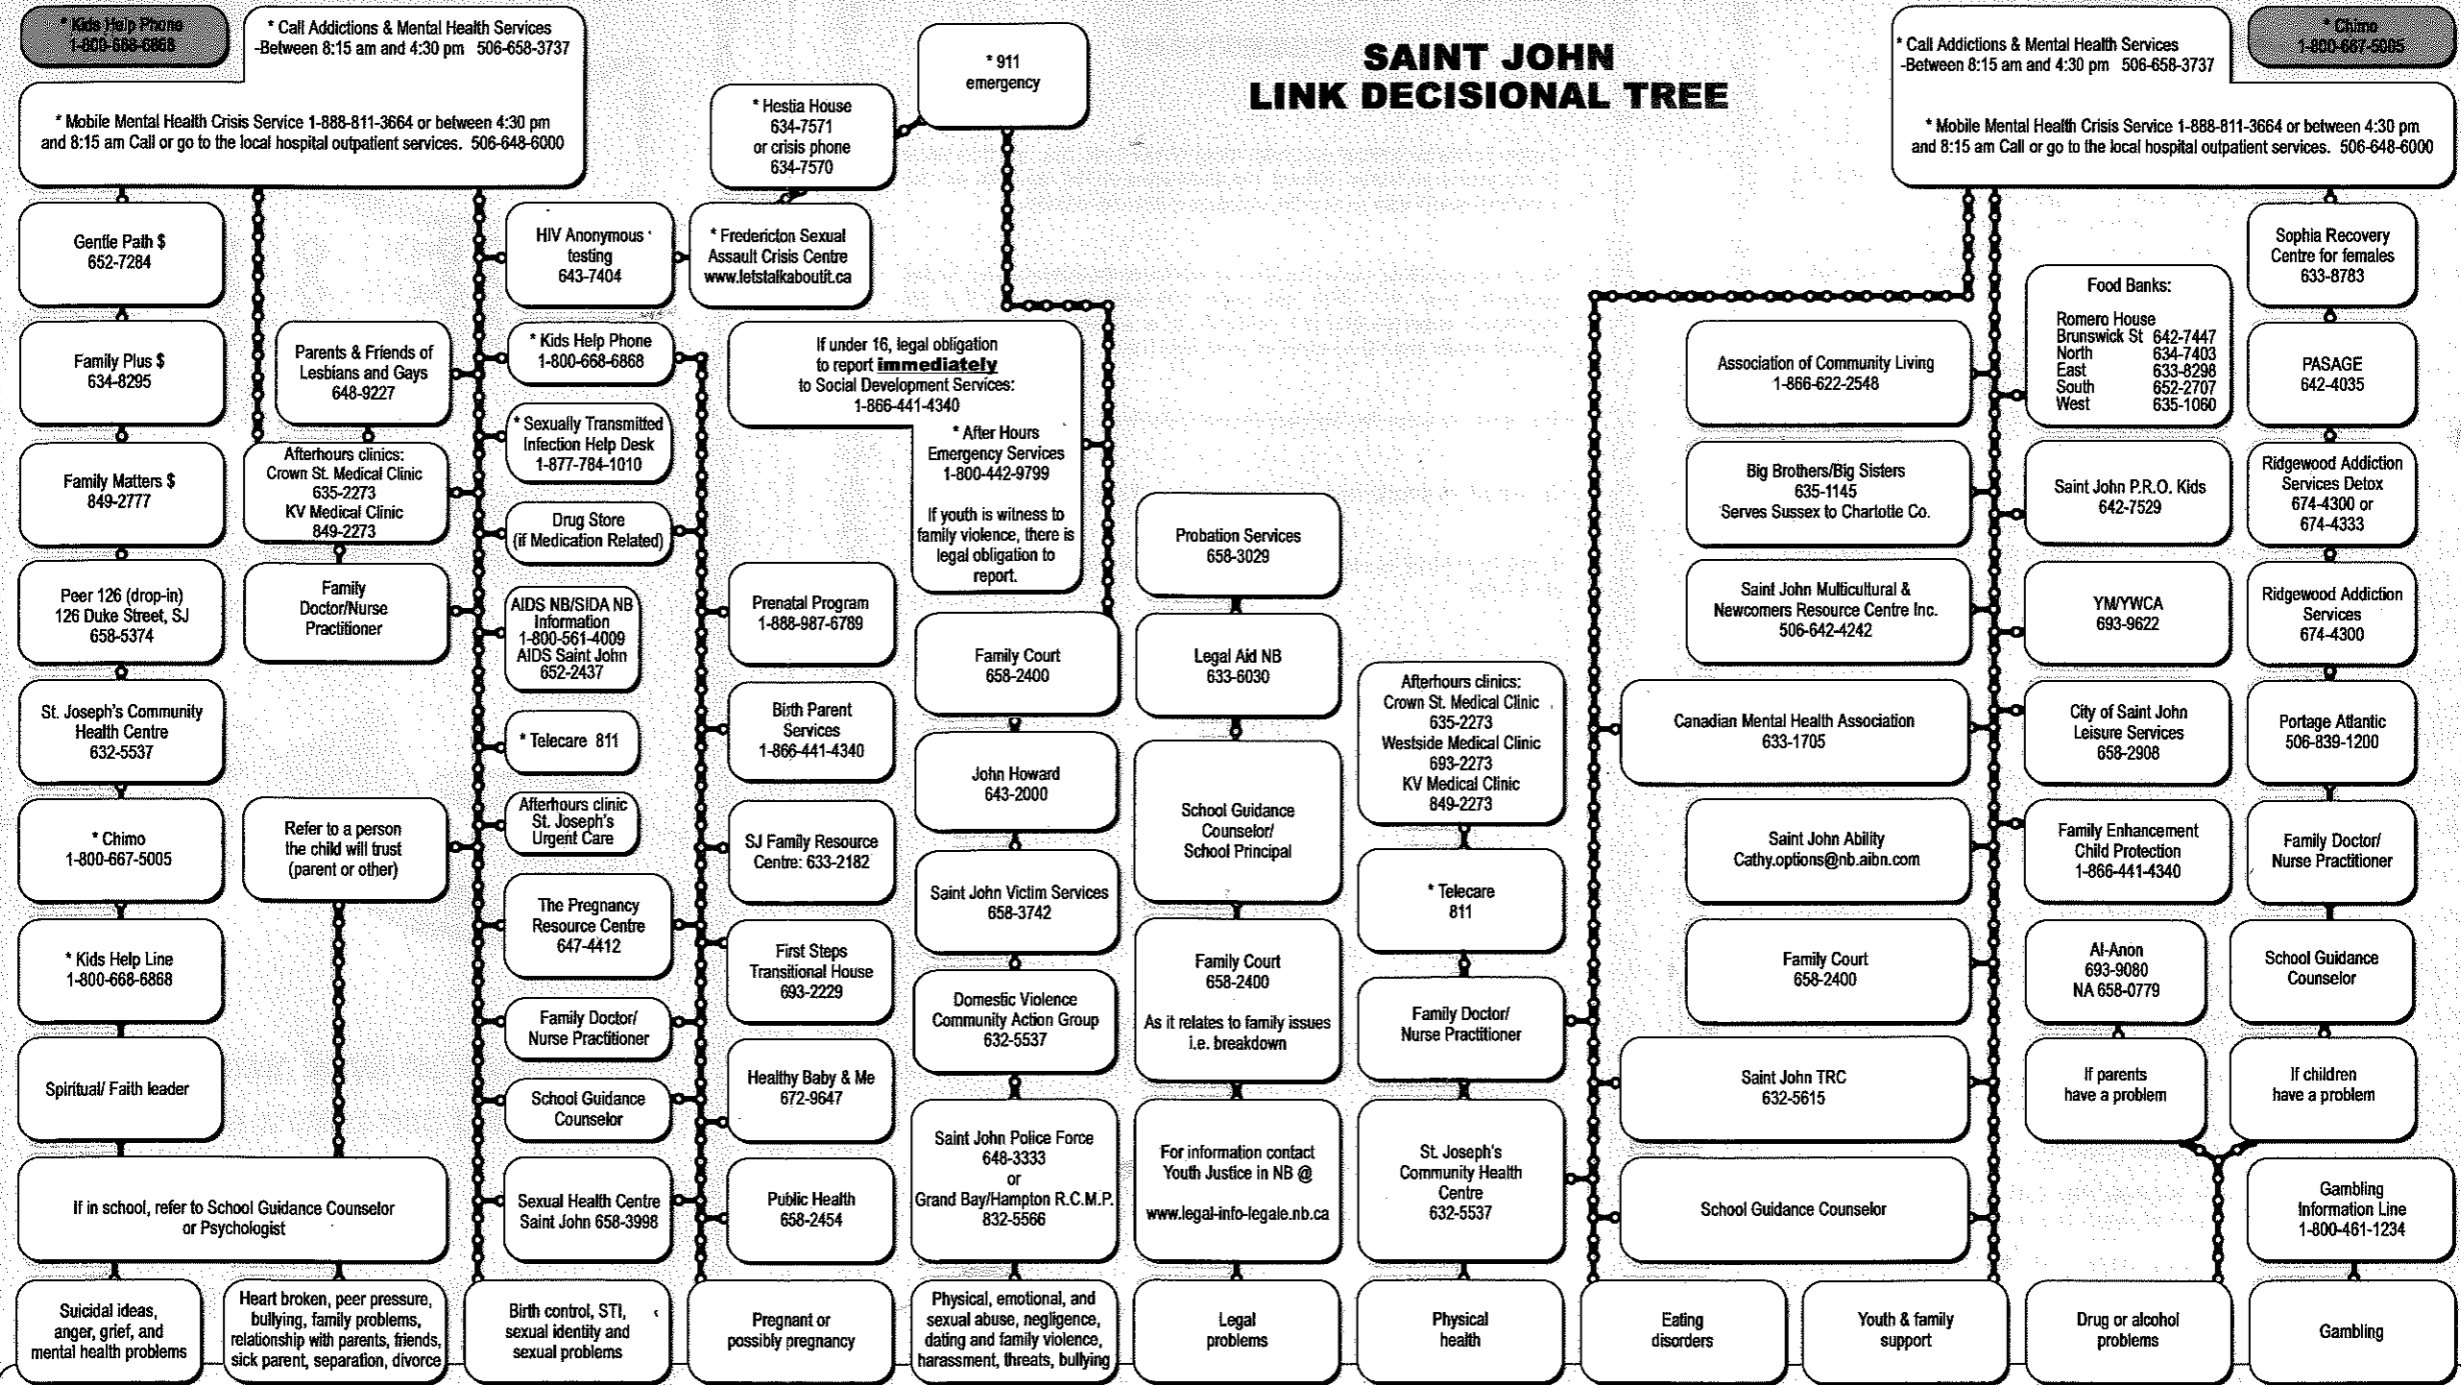

SAINT JOHN LINK DECISIONAL TREE

YOU ARE A RESOURCE PERSON AND YOU WANT TO HELP A YOUTH: DETERMINE THE PROBLEM AND SEE WHAT YOU CAN SUGGEST: **STARTING WITH ACTIVE LISTENING...**

YOU START HERE

* Services available 24 hours; \$ fee for service