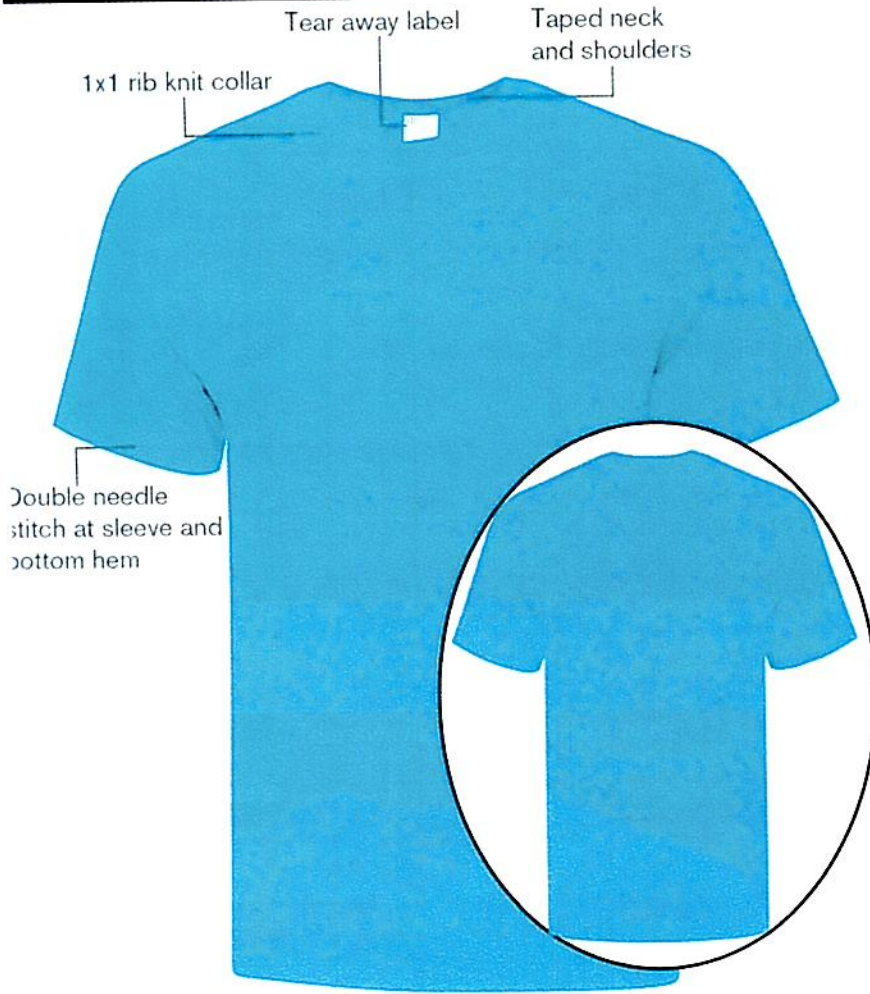

Everyday Cotton Tee

ATC1000

Product Features:

- 9.1-oz, 100% cotton
- Compacted yarns to minimize shrinkage

Adult sizes: S-6XL

Icons/Fabric Features:

*90/10 cotton/polyester
**50/50 cotton/polyester

Available Colours and PMS Colours