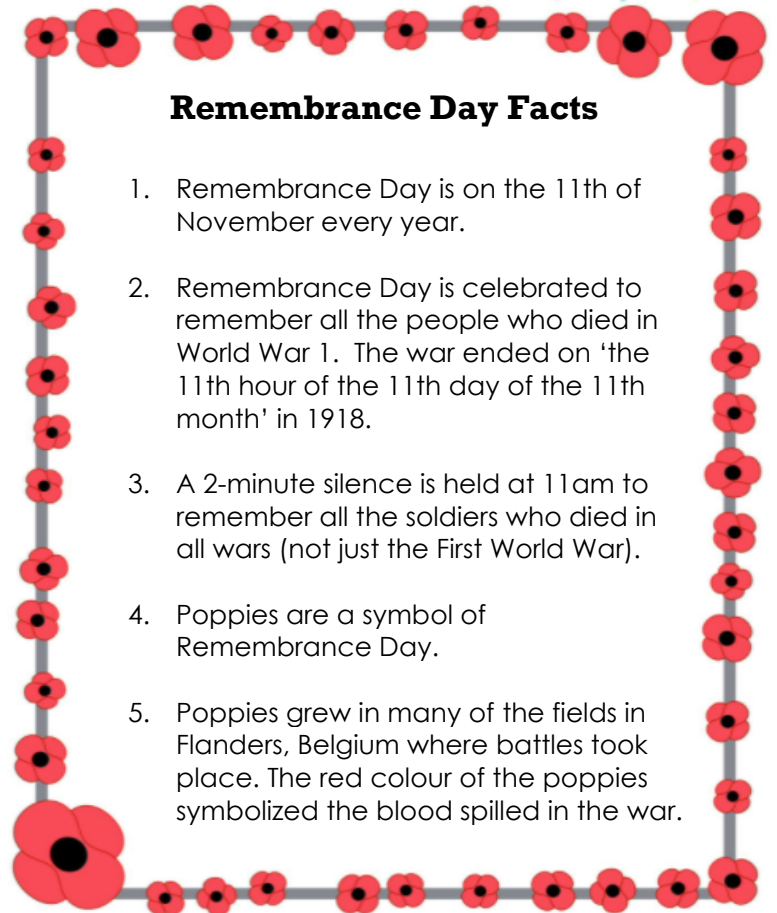

Remembrance Day Facts

1. Remembrance Day is on the 11th of November every year.
2. Remembrance Day is celebrated to remember all the people who died in World War 1. The war ended on 'the 11th hour of the 11th day of the 11th month' in 1918.
3. A 2-minute silence is held at 11am to remember all the soldiers who died in all wars (not just the First World War).
4. Poppies are a symbol of Remembrance Day.
5. Poppies grew in many of the fields in Flanders, Belgium where battles took place. The red colour of the poppies symbolized the blood spilled in the war.