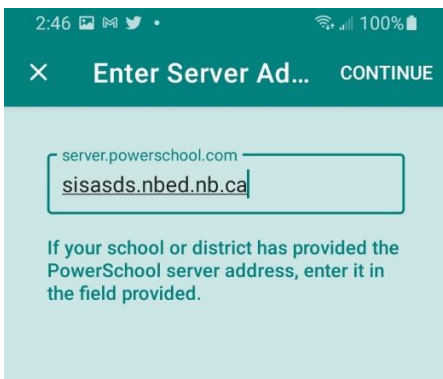

It will ask you if your school is in Canada.

You will then be able to enter your username and password that you previously created