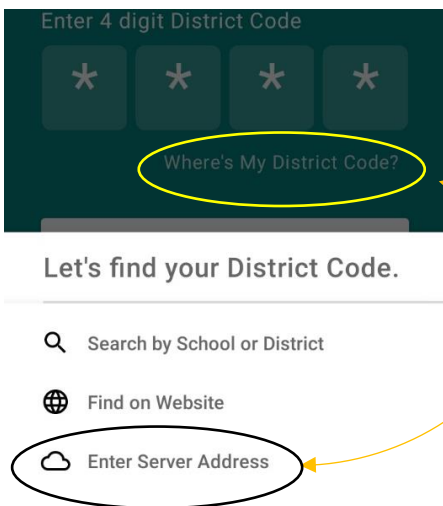

Using the PowerSchool App, please note you need to create your account on a computer first before accessing your account via the app.

When you open the app, it will ask you for a district code

We do not have a district code, however, if you select Enter Server Address