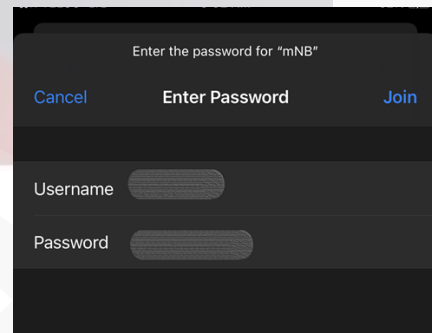

IPHONE/ IPAD